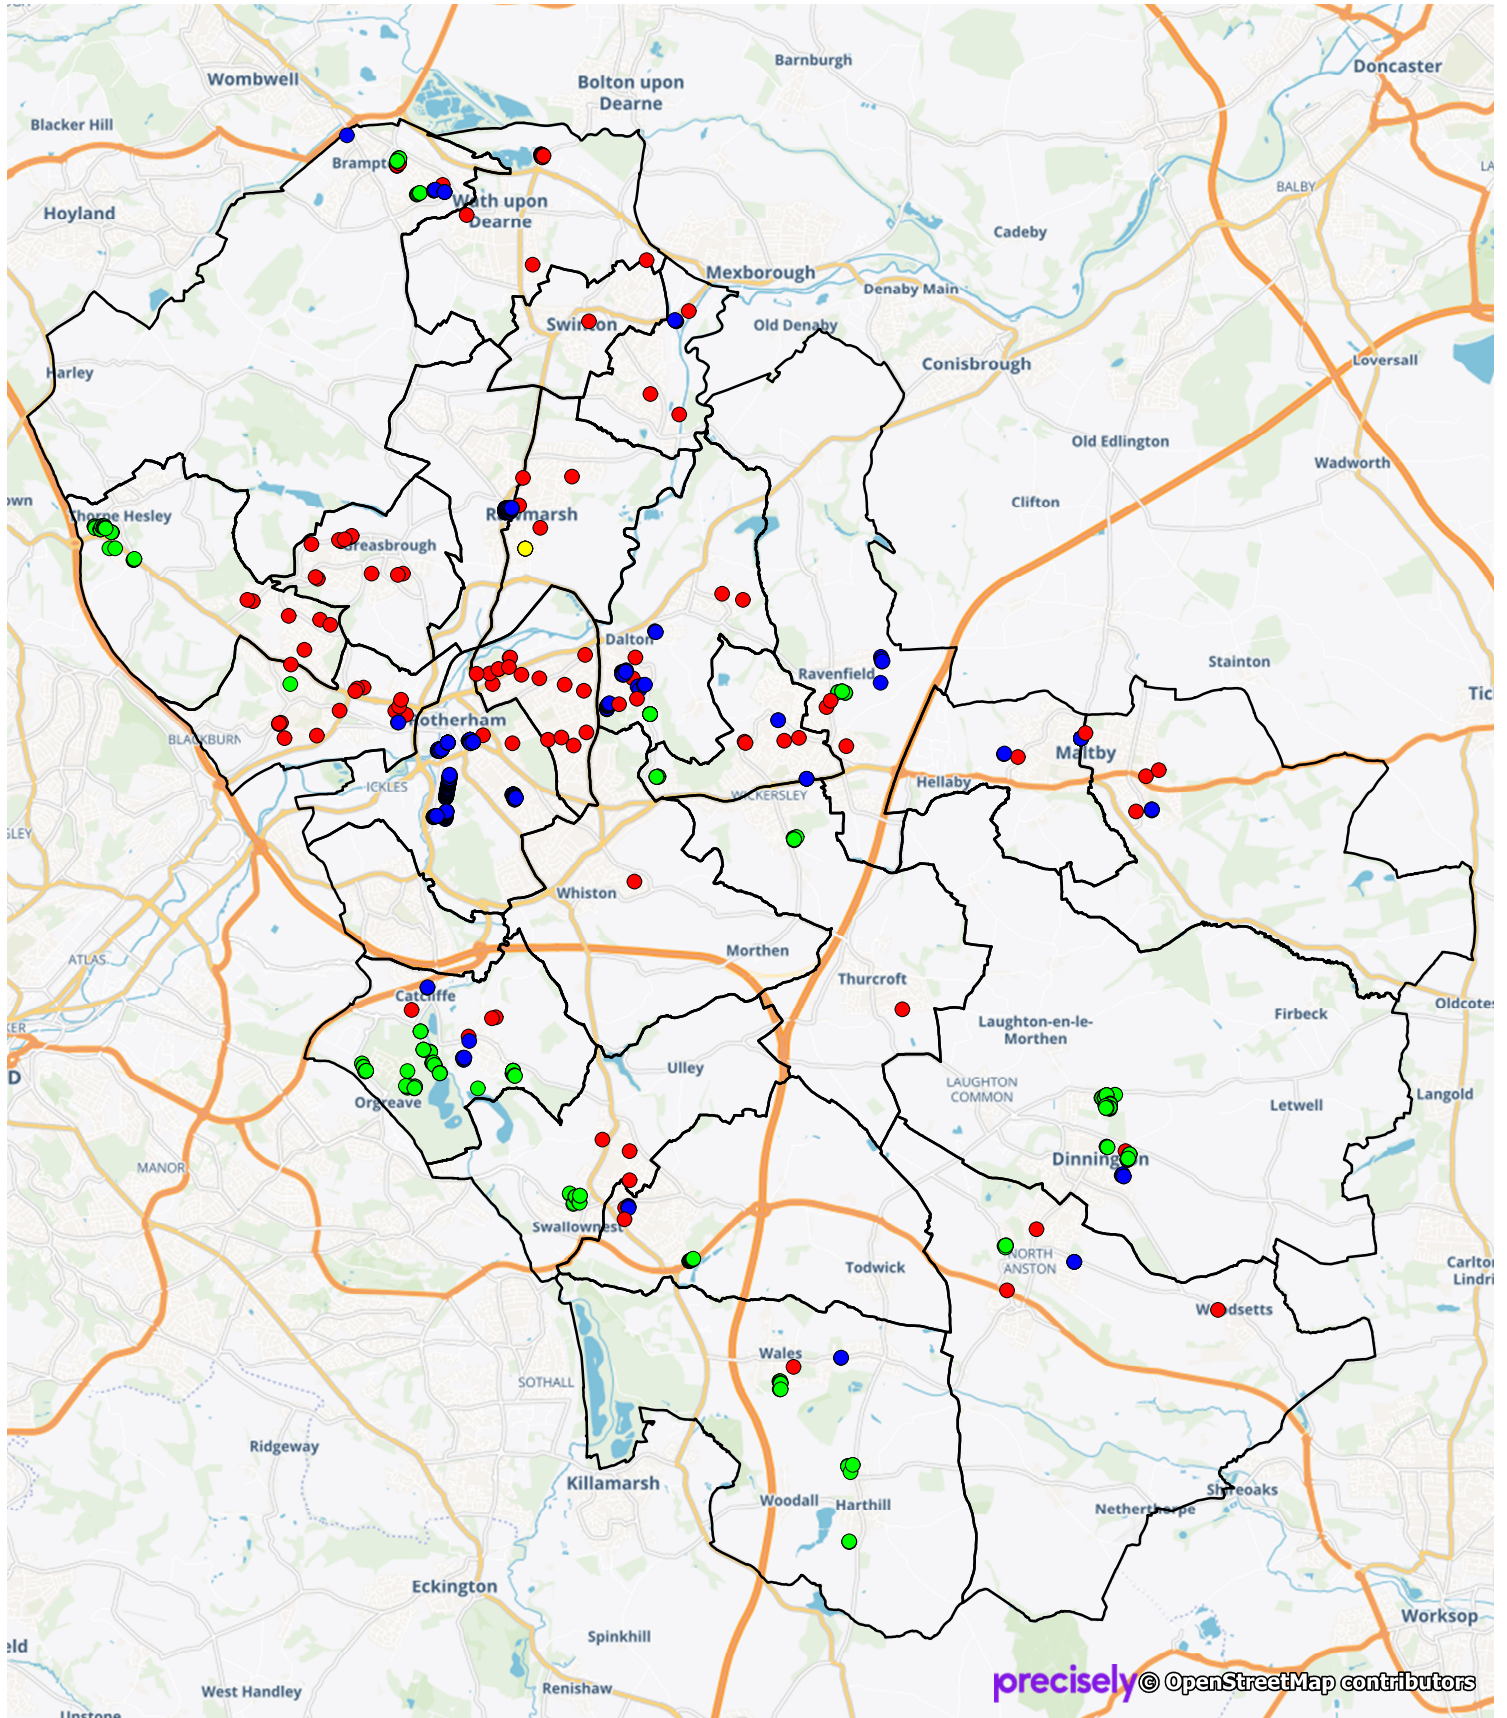

1000 Homes Target - 808 Homes Delivered

Key - Delivery Type

● Council Build	(442)
● S106 Acquisition	(246)
● SME Scheme	(7)
● Market Acquisition	(113)

Reproduced from the Ordnance Survey mapping with permission of the Controller of His Majesty's Stationary Office @ Crown Copyright. Unauthorised reproduction infringes Crown copyright and may lead to prosecution or civil proceedings. Rotherham MBC Licence No. 100019587. Historical Mapping Copyright The Landmark Information Group. Map produced 17/06/2026 by Emily Ashforth, Strategic Housing, RMBC.